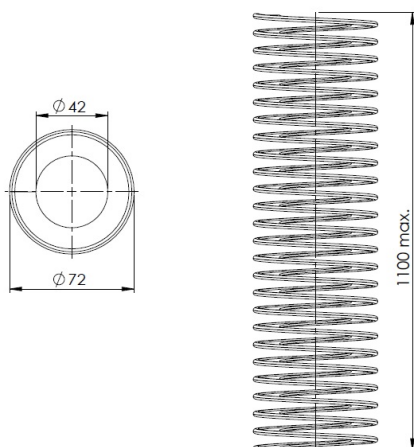

PRODUCT SHEET

Description:

Wire Guide "Miami", $\varnothing 72$ mm, SS Spiral & Black PP Brush, 25 Laps, ID: 42mm, F/Height Adjustable
Tables, Sinkers & Top, Connector to be bought separately. Item 25.20.650/651-0

Item number:

25.20.655-0

Units	Box	Carton	HS Code	Barcode
Pcs.	1	50	8302420090	 5704866503808

SISO A/S

Mileparken 11
DK-2740 Skovlunde
Denmark
VAT: DK 24786013

Phone +45 45 830 900

www.siso.dk
siso@siso.dk

Danske Bank
Nytorv Branch
Copenhagen
SWIFT: DABADKKK

Account no.
4180 3112 112936
IBAN Account
DK7230003112112936